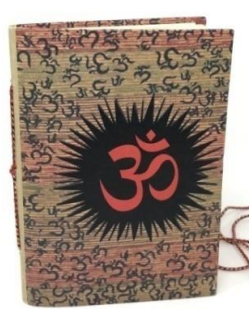

Om ≈ 7"x5", 96 pages (Rs. 160)