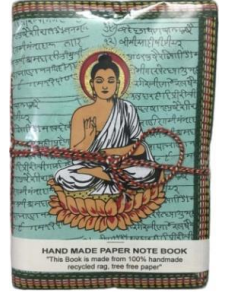

Buddha ≈ 7"x5",
96 pages (Rs. 160)