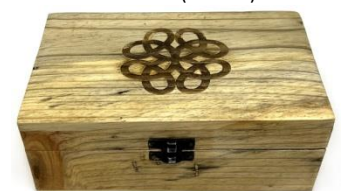

WSB-58X, ≈ 5x8 inches
Cross (Rs. 320)

WSB-58LOM, ≈ 5x8 inches
Lotus Om (Rs. 320)

WSB-57CP, ≈ 7"x5" Curved,
Pentacle (Rs. 300)

WSB-57CTL, ≈ 7"x5" Curved,
Tree of Life (Rs. 350)

WSB-58TMP, ≈ 5x8 inches
Triple Moon Pentacle (Rs. 320)