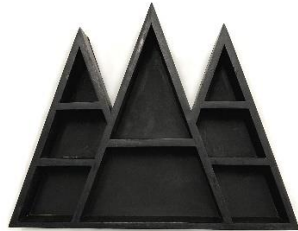

WMP-53TL, Wooden, ≈ 5"
high 3" diameter Tree of Life
(Rs. 260)

WMP-53TQ, Wooden, ≈ 5"
high 3" diameter Triquetra
(Rs. 260)

Wooden Wall Racks (GST 5%)

3 Peaks ≈ 16" x 12" (Rs. 640)

3 Peaks Black ≈ 16" x 12" (Rs. 670)