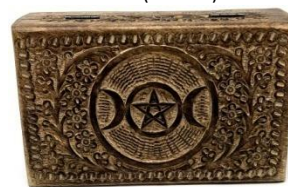

WSB-58X, ≈ 5x8 inches
Cross (Rs. 320)

WSB-58LOM, ≈ 5x8 inches
Lotus Om (Rs. 320)

WSB-57CP, ≈ 7"x5" Curved,
Pentacle (Rs. 300)

WSB-57CTL, ≈ 7"x5" Curved,
Tree of Life (Rs. 350)

WSB-58TMP, ≈ 5x8 inches
Triple Moon Pentacle (Rs. 320)