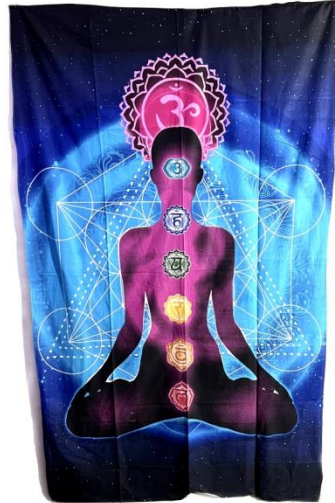

7 Chakra Metatron, (Rs. 350)