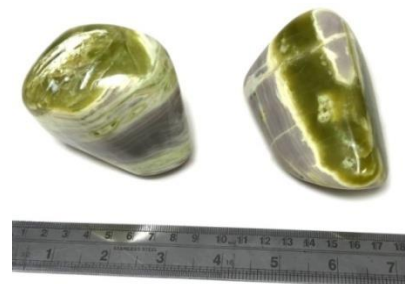

Serpentine (Rs. 2.00 per gm)